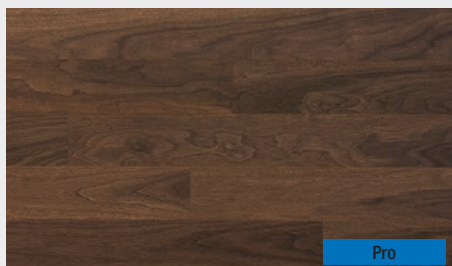

European Oak Premium

Swing

Ivory Oak Premium

Swing

Ivory Oak Rustic Light

WALNUTS – OŘECHY

Pro

Smoked Walnut