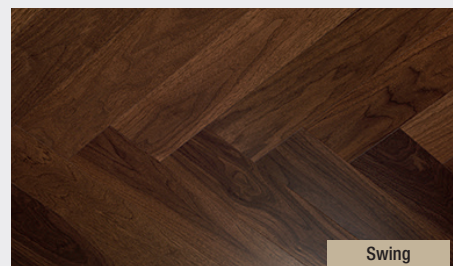

Smoked Walnut

PODLAHA SE VZOREM – OŘECHY